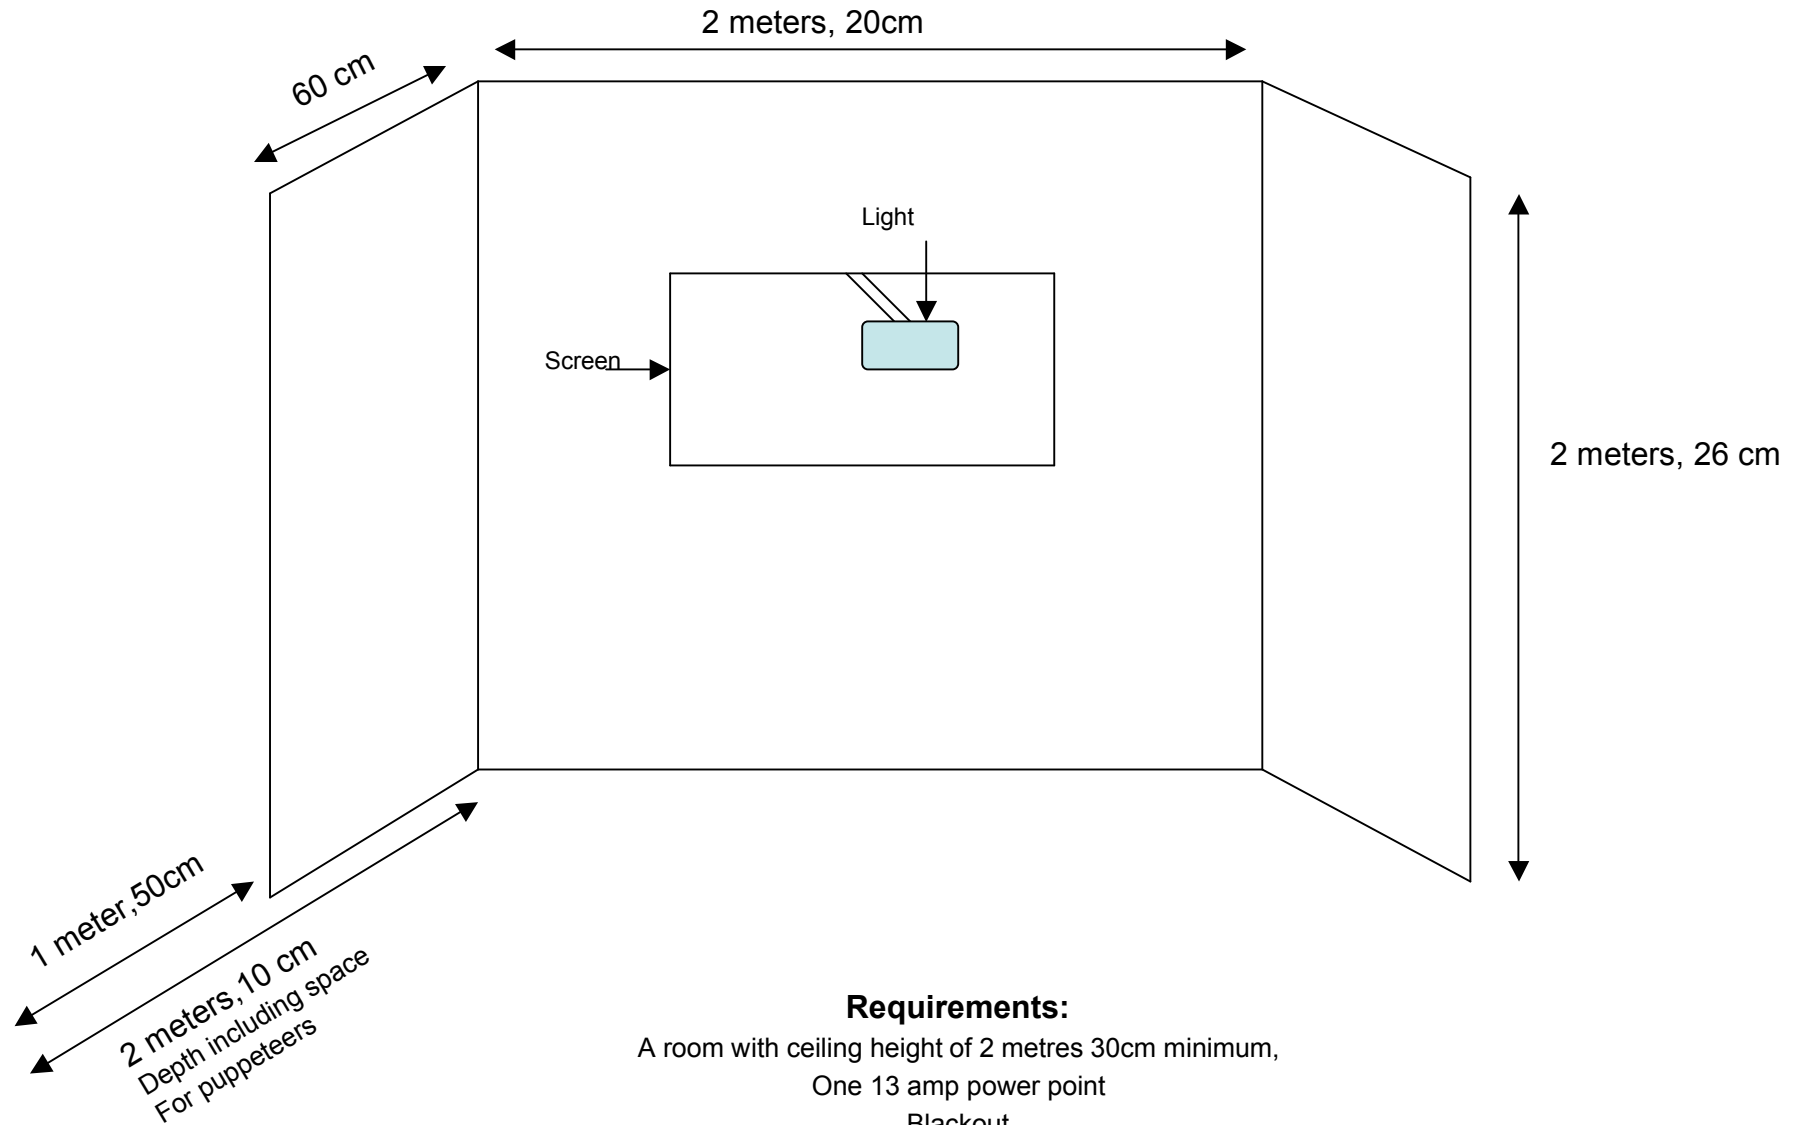

Specifications Sheet (1)

For Shadow Theatre Booth

View from behind:

Requirements:

A room with ceiling height of 2 metres 30cm minimum,
One 13 amp power point
Blackout

Setting up:

Get In Time: 45 minutes - Get Out Time: 30 minutes